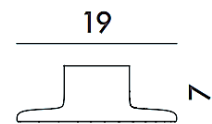

Brand: **KARTELL**
Item type: Coat Hanger
Item code: 4752/RO
Designer: Patricia Urquiola
Color: Pink
Dimension: Ø19 x 6 cm

0.36

Please click the link for more option and finishes:

https://www.kartell.com/IT/it/patricia-urquiola/jellies-coat-hangers/04752?variantName=x_colorVariant&variantValue=RO